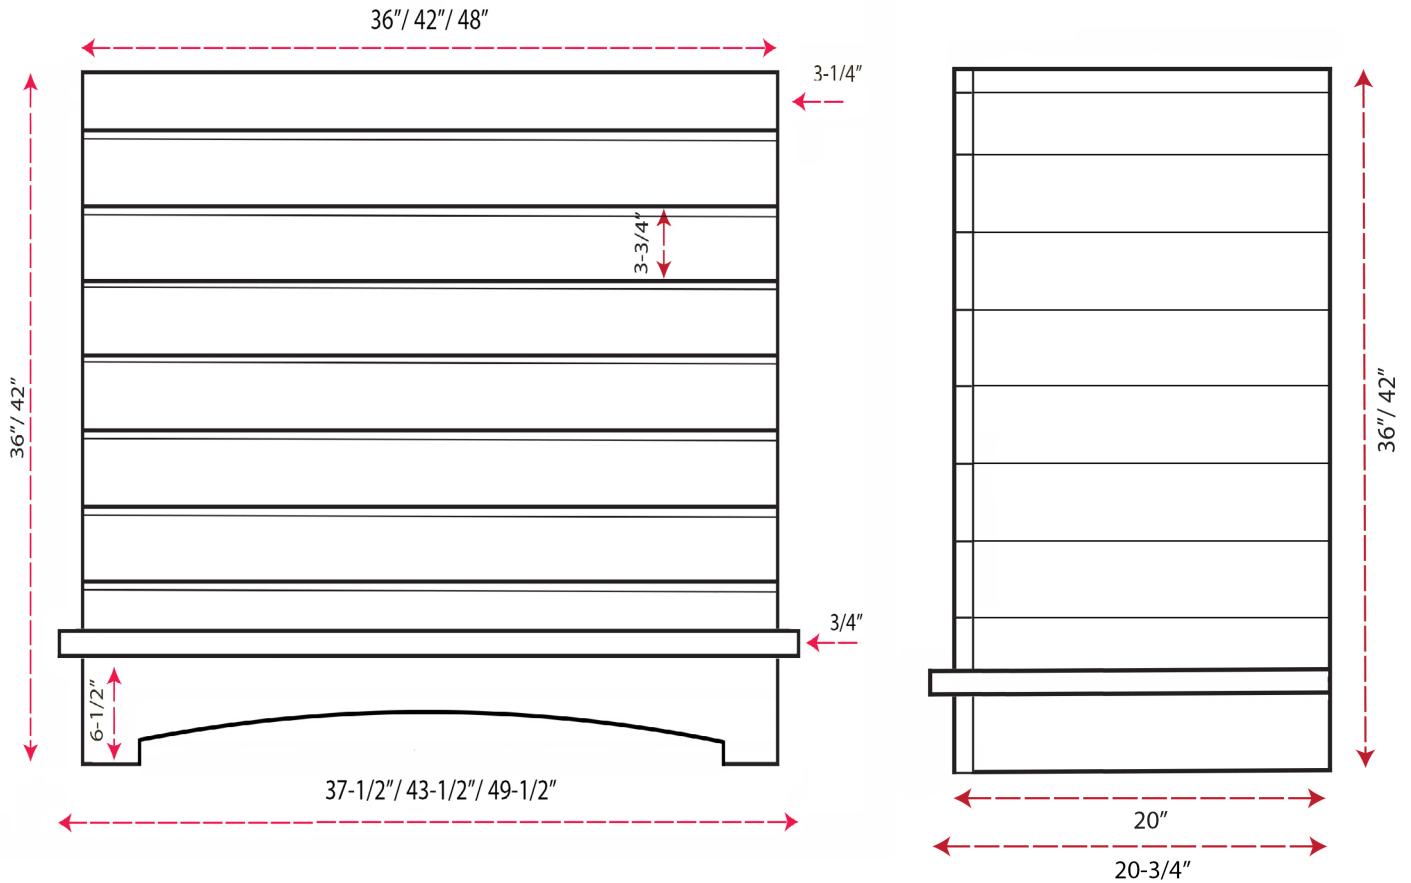

# Shiplap Arched Box Range Hood

Front View

Side View

Item #	Dimensions (h) x (w) x (d)	Liner	Liner
SY-WSLBA-3636	36" x 36" x 20"	SY-HLB-30	SY-HLZ-30
SY-WSLBA-3642	42" x 36" x 20"	SY-HLB-30	SY-HLZ-30
SY-WSLBA-4236	36" x 42" x 20"	SY-HLB-36	SY-HLZ-36
SY-WSLBA-4242	42" x 42" x 20"	SY-HLB-36	SY-HLZ-36
SY-WSLBA-4836	36" x 48" x 20"	SY-HLB-42	SY-HLZ-42
SY-WSLBA-4842	42" x 48" x 20"	SY-HLB-42	SY-HLZ-42

- Solid Lumber Construction
- Top section detaches for easy access
- Accepts SY-HLB series Powder Coated or Stainless Steel Liners (*sold separately*)
- Select from 250, 390 and 500 CFM Broan Ventilation power packs (*sold separately*) or
- *Ascension 350SL, 350SS and 500SS CFM Ventilation power packs (sold separately) or*
- 36" models accept Z-Line 900 CFM Professional Ventilators (*requires HLZ series liners*)
- 42" and 48" models accept Z-Line 1200 CFM Professional Ventilators (*requires HLZ series liners*)
- Available in Alder, Cherry, Hickory, Maple and Red Oak
- Increased Depth option available