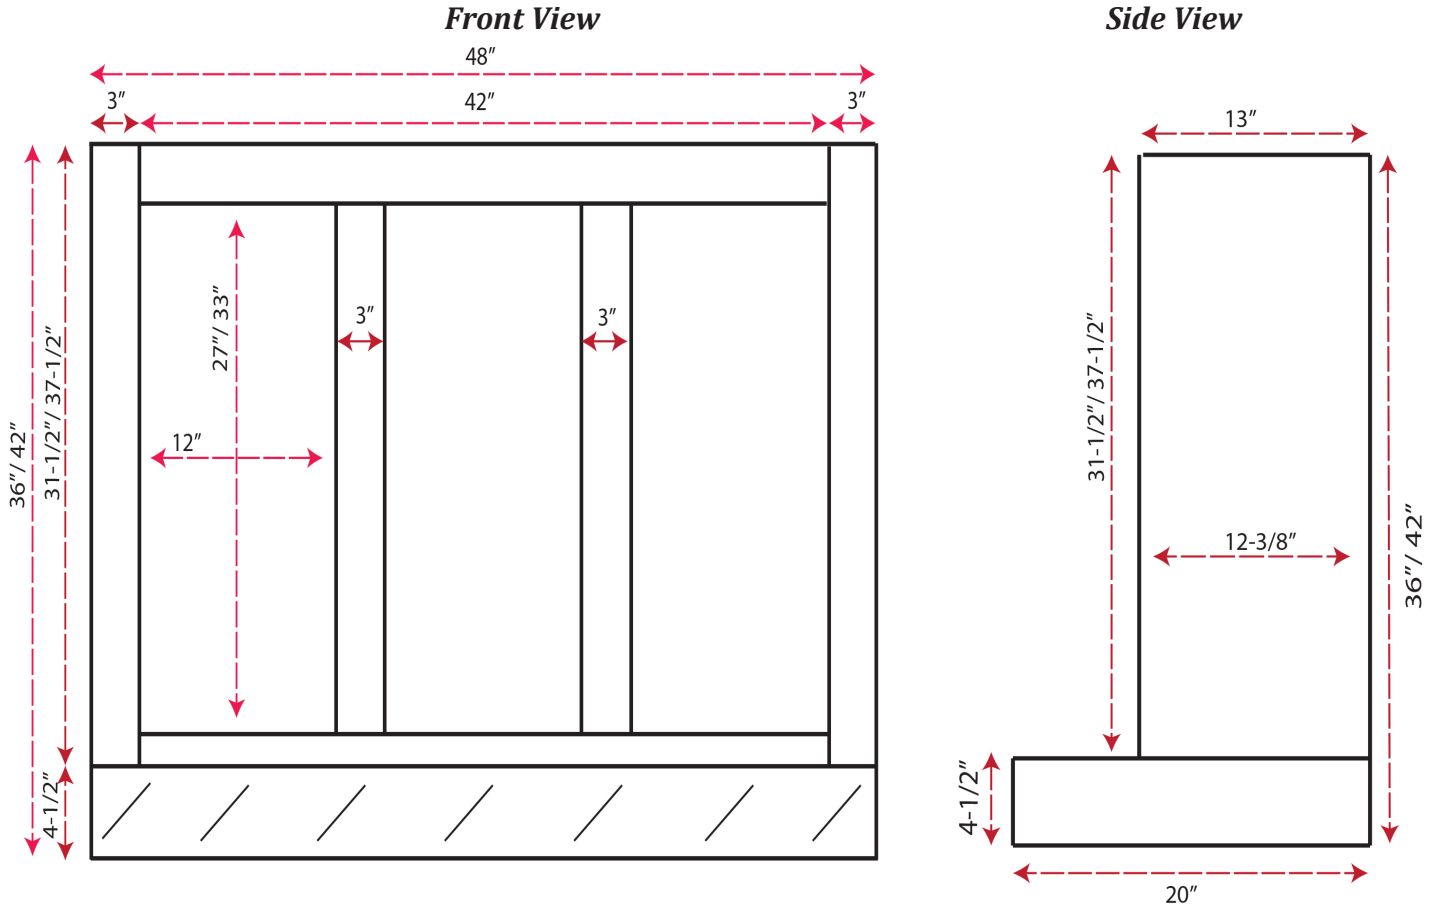

Contemporary Mantel Range Hood

Item #	Dimensions (h) x (w) x (d)	Liner
SY-WMC4836	36" x 48" x 20"	SY-HLB-48
SY-WMC4842	42" x 48" x 20"	SY-HLB-48

- Hardwood Plywood and Solid Lumber Construction
- 1/2" Rear Plywood Stretchers for wall mounting
- Accepts SY-HLB series Powder Coated or Stainless Steel Liners (*sold separately*)
- Select from 250, 390 and 500 CFM Broan Ventilation power packs (*sold separately*) or *Ascension 350SL, 350SS and 500SS CFM Ventilation power packs (sold separately)*
- Available in Alder, Cherry, Hickory, Maple and Red Oak
- Increased Depth option available