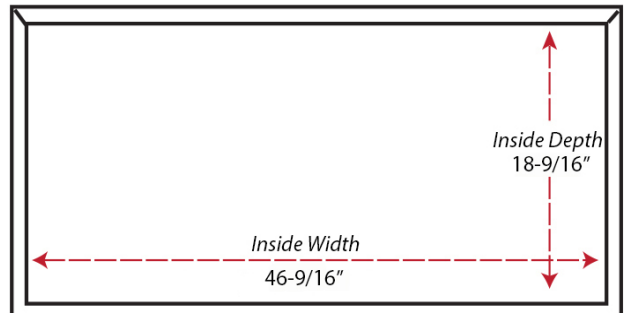

Contemporary Mantel Range Hood

Item #	Dimensions (h) x (w) x (d)	Liner
SY-WMC4836	36" x 48" x 20"	SY-HLB-48
SY-WMC4842	42" x 48" x 20"	SY-HLB-48

- Hardwood Plywood and Solid Lumber Construction
- 1/2" Rear Plywood Stretchers for wall mounting
- Accepts SY-HLB series Powder Coated or Stainless Steel Liners (*sold separately*)
- Select from 250, 390 and 500 CFM Broan Ventilation power packs (*sold separately*) or *Ascension 350SL, 350SS and 500SS CFM Ventilation power packs (sold separately)*
- Available in Alder, Cherry, Hickory, Maple and Red Oak
- Increased Depth option available