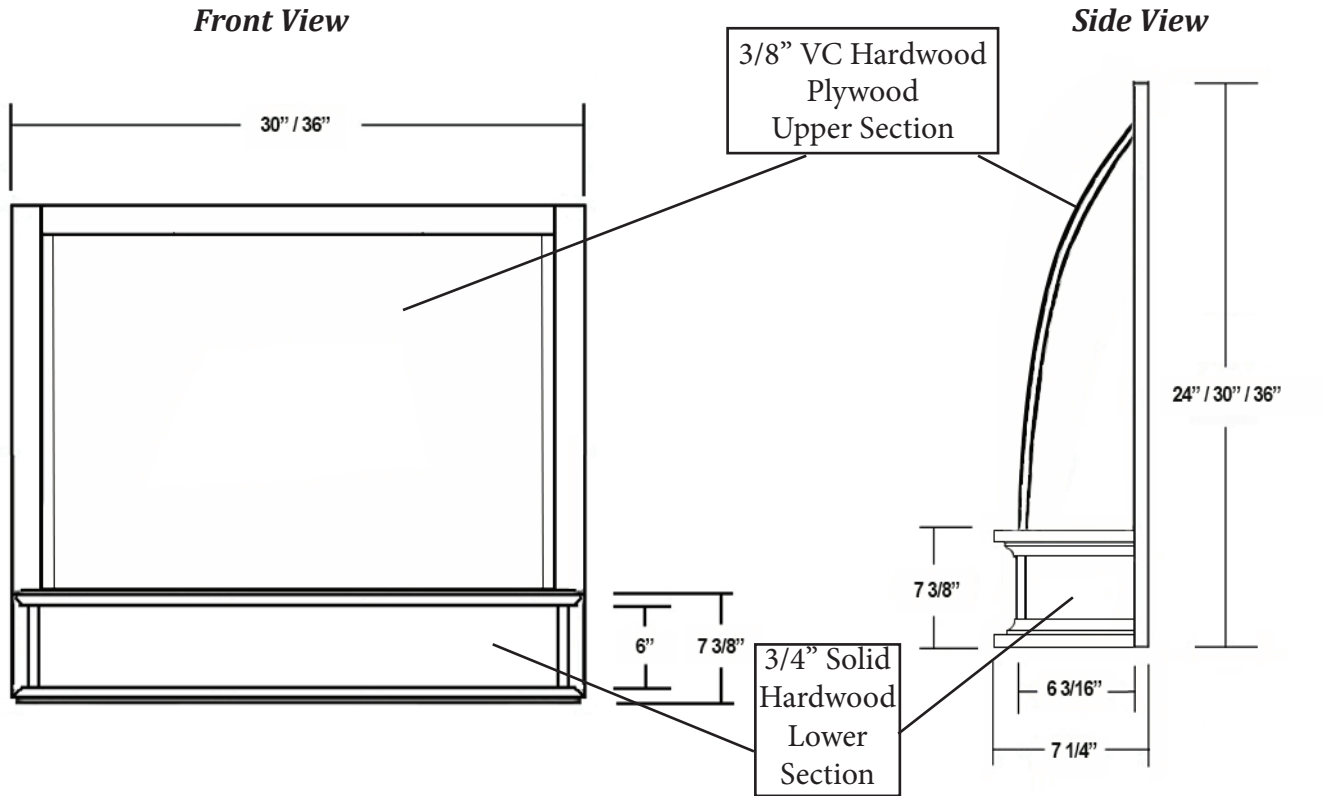

Convex Range Hood Front

Item #	Dimensions (h) x (w) x (d)	Liner
SY-JCVHF3024	24" x 30" x 7-1/4"	SY-HLT-30
SY-JCVHF3030	30" x 30" x 7-1/4"	SY-HLT-30
SY-JCVHF3036	36" x 30" x 7-1/4"	SY-HLT-30
SY-JCVHF3624	24" x 36" x 7-1/4"	SY-HLT-36
SY-JCVHF3630	30" x 36" x 7-1/4"	SY-HLT-36
SY-JCVHF3636	36" x 36" x 7-1/4"	SY-HLT-36

- Hardwood Plywood and Solid Lumber Construction
- Internal bracing with cleats, glue and pocket screws
- Accepts SY-HLT series T-shape Powder Coated Steel Liners (*sold separately*)
- Select from 250, 390 or 500 CFM Broan Ventilation power packs (*sold separately*)
- Available in Alder, Cherry, Maple and Red Oak
- Must be mounted between two wall cabinets