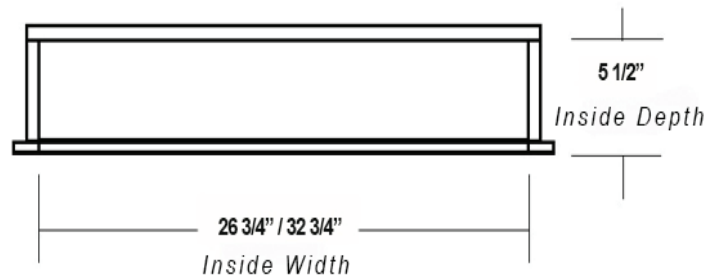

Convex Range Hood Front

Item #	Dimensions (h) x (w) x (d)	Liner
SY-JCVHF3024	24" x 30" x 7-1/4"	SY-HLT-30
SY-JCVHF3030	30" x 30" x 7-1/4"	SY-HLT-30
SY-JCVHF3036	36" x 30" x 7-1/4"	SY-HLT-30
SY-JCVHF3624	24" x 36" x 7-1/4"	SY-HLT-36
SY-JCVHF3630	30" x 36" x 7-1/4"	SY-HLT-36
SY-JCVHF3636	36" x 36" x 7-1/4"	SY-HLT-36

- Hardwood Plywood and Solid Lumber Construction
- Internal bracing with cleats, glue and pocket screws
- Accepts SY-HLT series T-shape Powder Coated Steel Liners (*sold separately*)
- Select from 250, 390 or 500 CFM Broan Ventilation power packs (*sold separately*)
- Available in Alder, Cherry, Maple and Red Oak
- Must be mounted between two wall cabinets